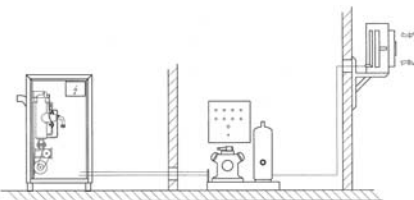

Split systems* (subject to surcharge)